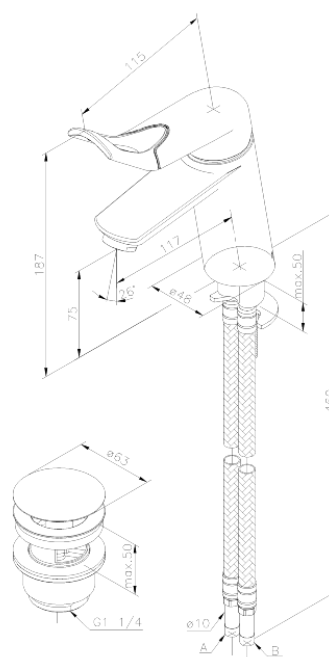

FM Mattsson Mora Group Denmark
Abildager 26 A, 2605 Brøndby, Denmark
Østbirkvej 2, 5240 Odense NØ, Denmark

+45 63 10 22 10 danmark@fmm-mora.com

For more information please visit www.damixa.com

damixa